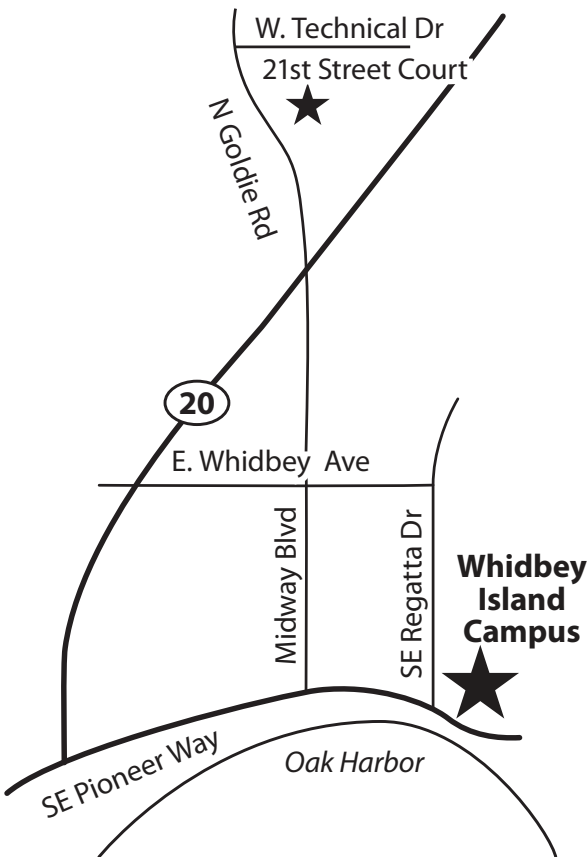

Whidbey Island Campus

1900 SE Pioneer Way

Oak Harbor, WA

98277-3099

360.675.6656

WHIDBEY ISLAND CAMPUS BUILDING CODE

ECEAP 951 NE 21st Court | **H** Hayes Hall-Library/ Instruction Bldg. | **MT** Marine Tech - Anacortes