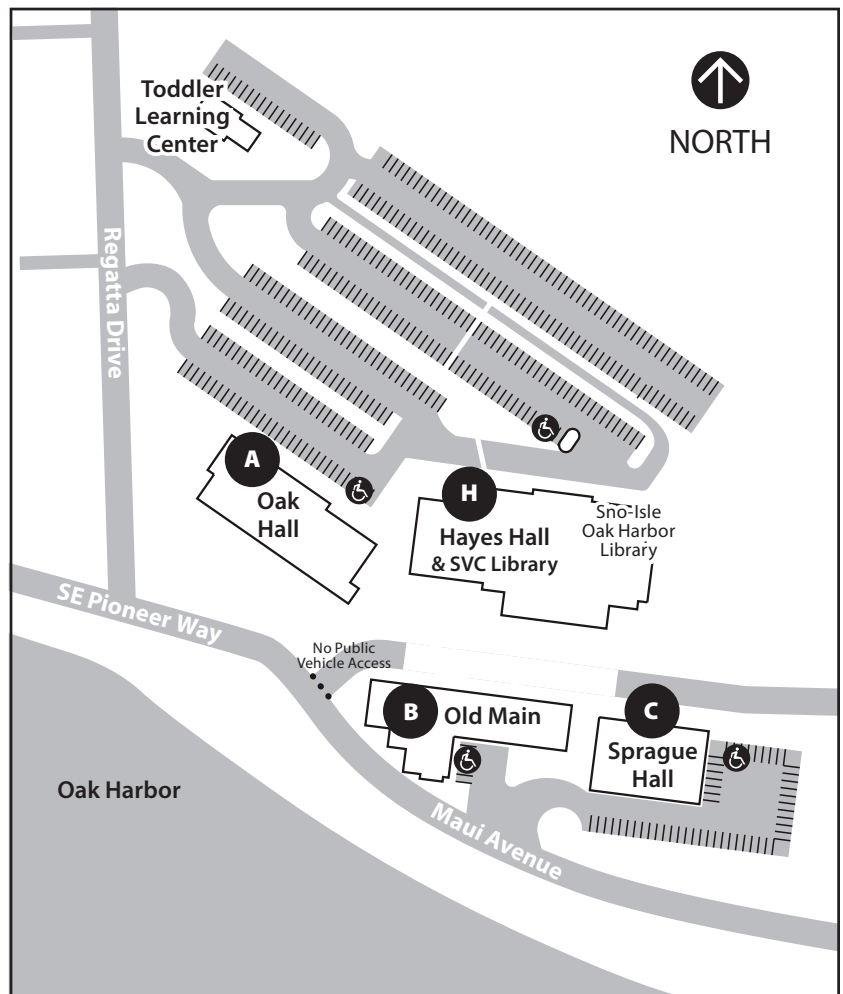

Whidbey Island Campus

1900 SE Pioneer Way

Oak Harbor, WA

98277-3099

360.675.6656

WHIDBEY ISLAND CAMPUS BUILDING CODE

ECEAP 951 NE 21st Court | **H** Hayes Hall-Library/ Instruction Bldg. | **MT** Marine Tech - Anacortes

A Oak Hall | **B** Old Main - Main Bldg. | **C** Sprague Hall