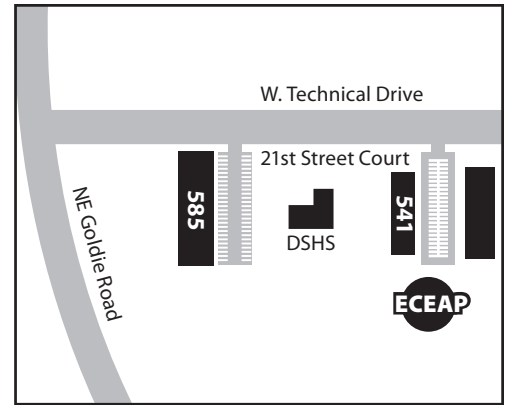

Whidbey Island Campus

1900 SE Pioneer Way

Oak Harbor, WA

98277-3099

360.675.6656

WHIDBEY ISLAND CAMPUS BUILDING CODE

ECEAP 951 NE 21st Court | **H** Hayes Hall-Library/ Instruction Bldg. | **MT** Marine Tech - Anacortes